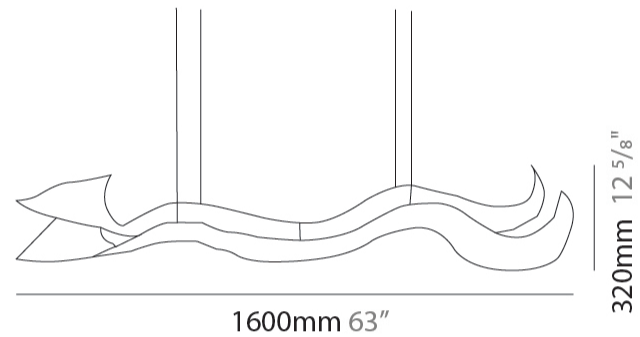

GENERAL

Series: Tempo Perso _____

Brand: Knikerboker _____

Division: Design _____

Mounting Type: Suspension _____

Mounting Location: Ceiling _____

Subcategory: Pendant _____

PHYSICAL

Shape: Abstract _____

Length (mm): 1600 _____

Length (in): 63 _____

Height (mm): 320 _____

Height (in): 12 ⁵/₈ _____

Extension (mm): 2000 _____

Extension (in): 78 ³/₄ _____

Light Distribution: Direct _____

Fixture Finish: EWH / EBK / MAN / COF / PRD / SLF / GLF / CLF / BRL / EWS / EWG / EWC / EWR / EBS / EBG / EBC / EBC / EBB / MAS / MAD / MAC / MAB / COS / CGO / CCL / CBL / PRS / PRG / PRC / PRB _____

Fixture Material: Aluminum _____

Cable Details: 4 Steel Cables 2000mm / 78 3/4" - Silicon Cable 2000mm / 78 3/4" _____

ELECTRICAL

Lamp Type: LED _____

Bulb Included: Bulb Included _____

Total Output Wattage (W): 40 _____

Dimming: Tri-Mode (Non-Dimming and Phase Dimming (120Vac only) and 0-10V Dimming) _____

Driver Included: Yes _____

Driver Location: Integrated _____

Driver Type: Constant Current - Universal _____

Driver Class: Class 2 _____

Input Voltage (V): 120 - 277 _____

Constant Current (MA): 250 _____

Upon Request: 0-10Vdc dimming / Phase dimming @120Vac / 277Vac _____

LED

Number of LEDs: 4 _____

Color Temperature (°K): 3000 _____

Max. Delivered Lumen (lm): 4400 _____

CRI: >85 CRI _____

Lamp Life (hrs): 50000 _____

OPTICAL

RATINGS AND CERTIFICATIONS

Certified By: CSA Certified to UL and CSA Standards _____

IP rating: IP20 _____

D