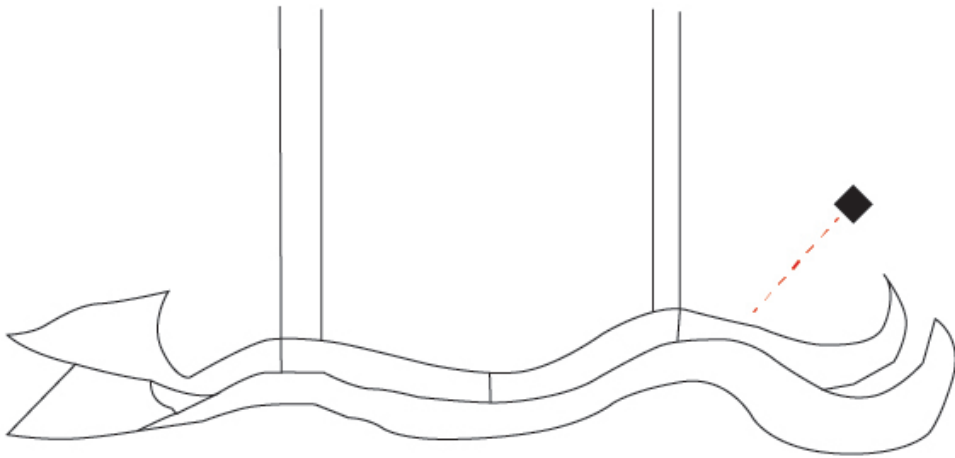

TEMPO PERSO SUSPENSION

D131512-

PROJECT

TYPE

SPECIFIER

QUANTITY

DATE

D